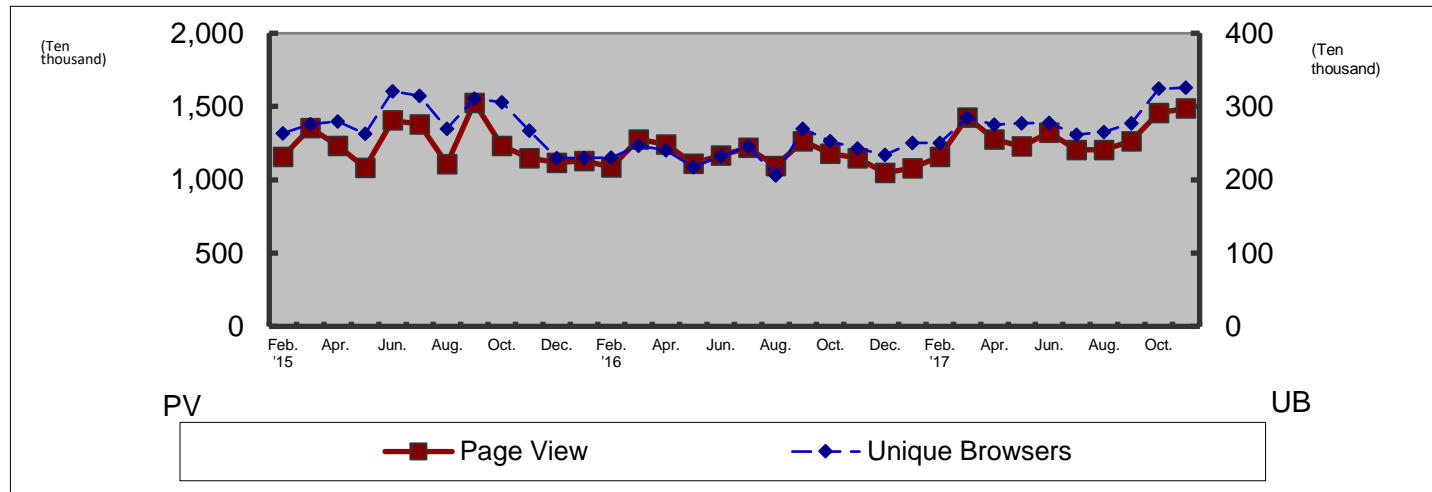

Monthly Page Views **14,869,195**

Unique Browsers **3,257,328**

■ Page View Breakdown

Top Page 725,360

Theme
IT Management
Information Systems
Enterprise* Total
Softwear Development
Security
Network
Mobile
PC
Skillup

	PV	UB
IT Management	2,060,416	421,664
Information Systems	2,556,448	796,058
Enterprise* Total	4,616,864	-----
Softwear Development	1,062,166	252,656
Security	572,425	158,746
Network	1,064,745	313,637
Mobile	154,148	45,088
PC	840,723	316,680
Skillup	360,117	161,966

*Enterprise:Management and Information Systems

※(Data from SiteCensus (Nielsen//NetRatings))

Itpro members **1,298,123**

Mail magazines	Number of copy	Frequency	Outline
ITpro News mail	174,793	every weekday	A news digest on the latest developments in IT. The e-newsletter is delivered around noon on weekdays to cover domestic news from the previous day and the latest news overseas.
ITpro Enterprise mail	215,564	every weekday	Columns, commentaries, and other newly-arrived enterprise information from <ITpro>; delivered daily and keeps you up with updates.
ITpro PC/Mobile Mail	230,563	Mon., Wed. & Fri.	Provides information on how to solve problems that arise at work regarding PCs and mobile terminals and how they can be used more effectively. Provides essential information to business people, leaders who play central roles in the adoption of IT at their workplaces and IT leaders responsible for small and medium-size information systems.
ITpro Skillup mail	151,141	1st Thursday	Information on the latest recommended courses and exercises for qualifying examinations useful for upskilling are selected from <selfup>, a learning site aimed to help those involved in IT improve their skills and careers.